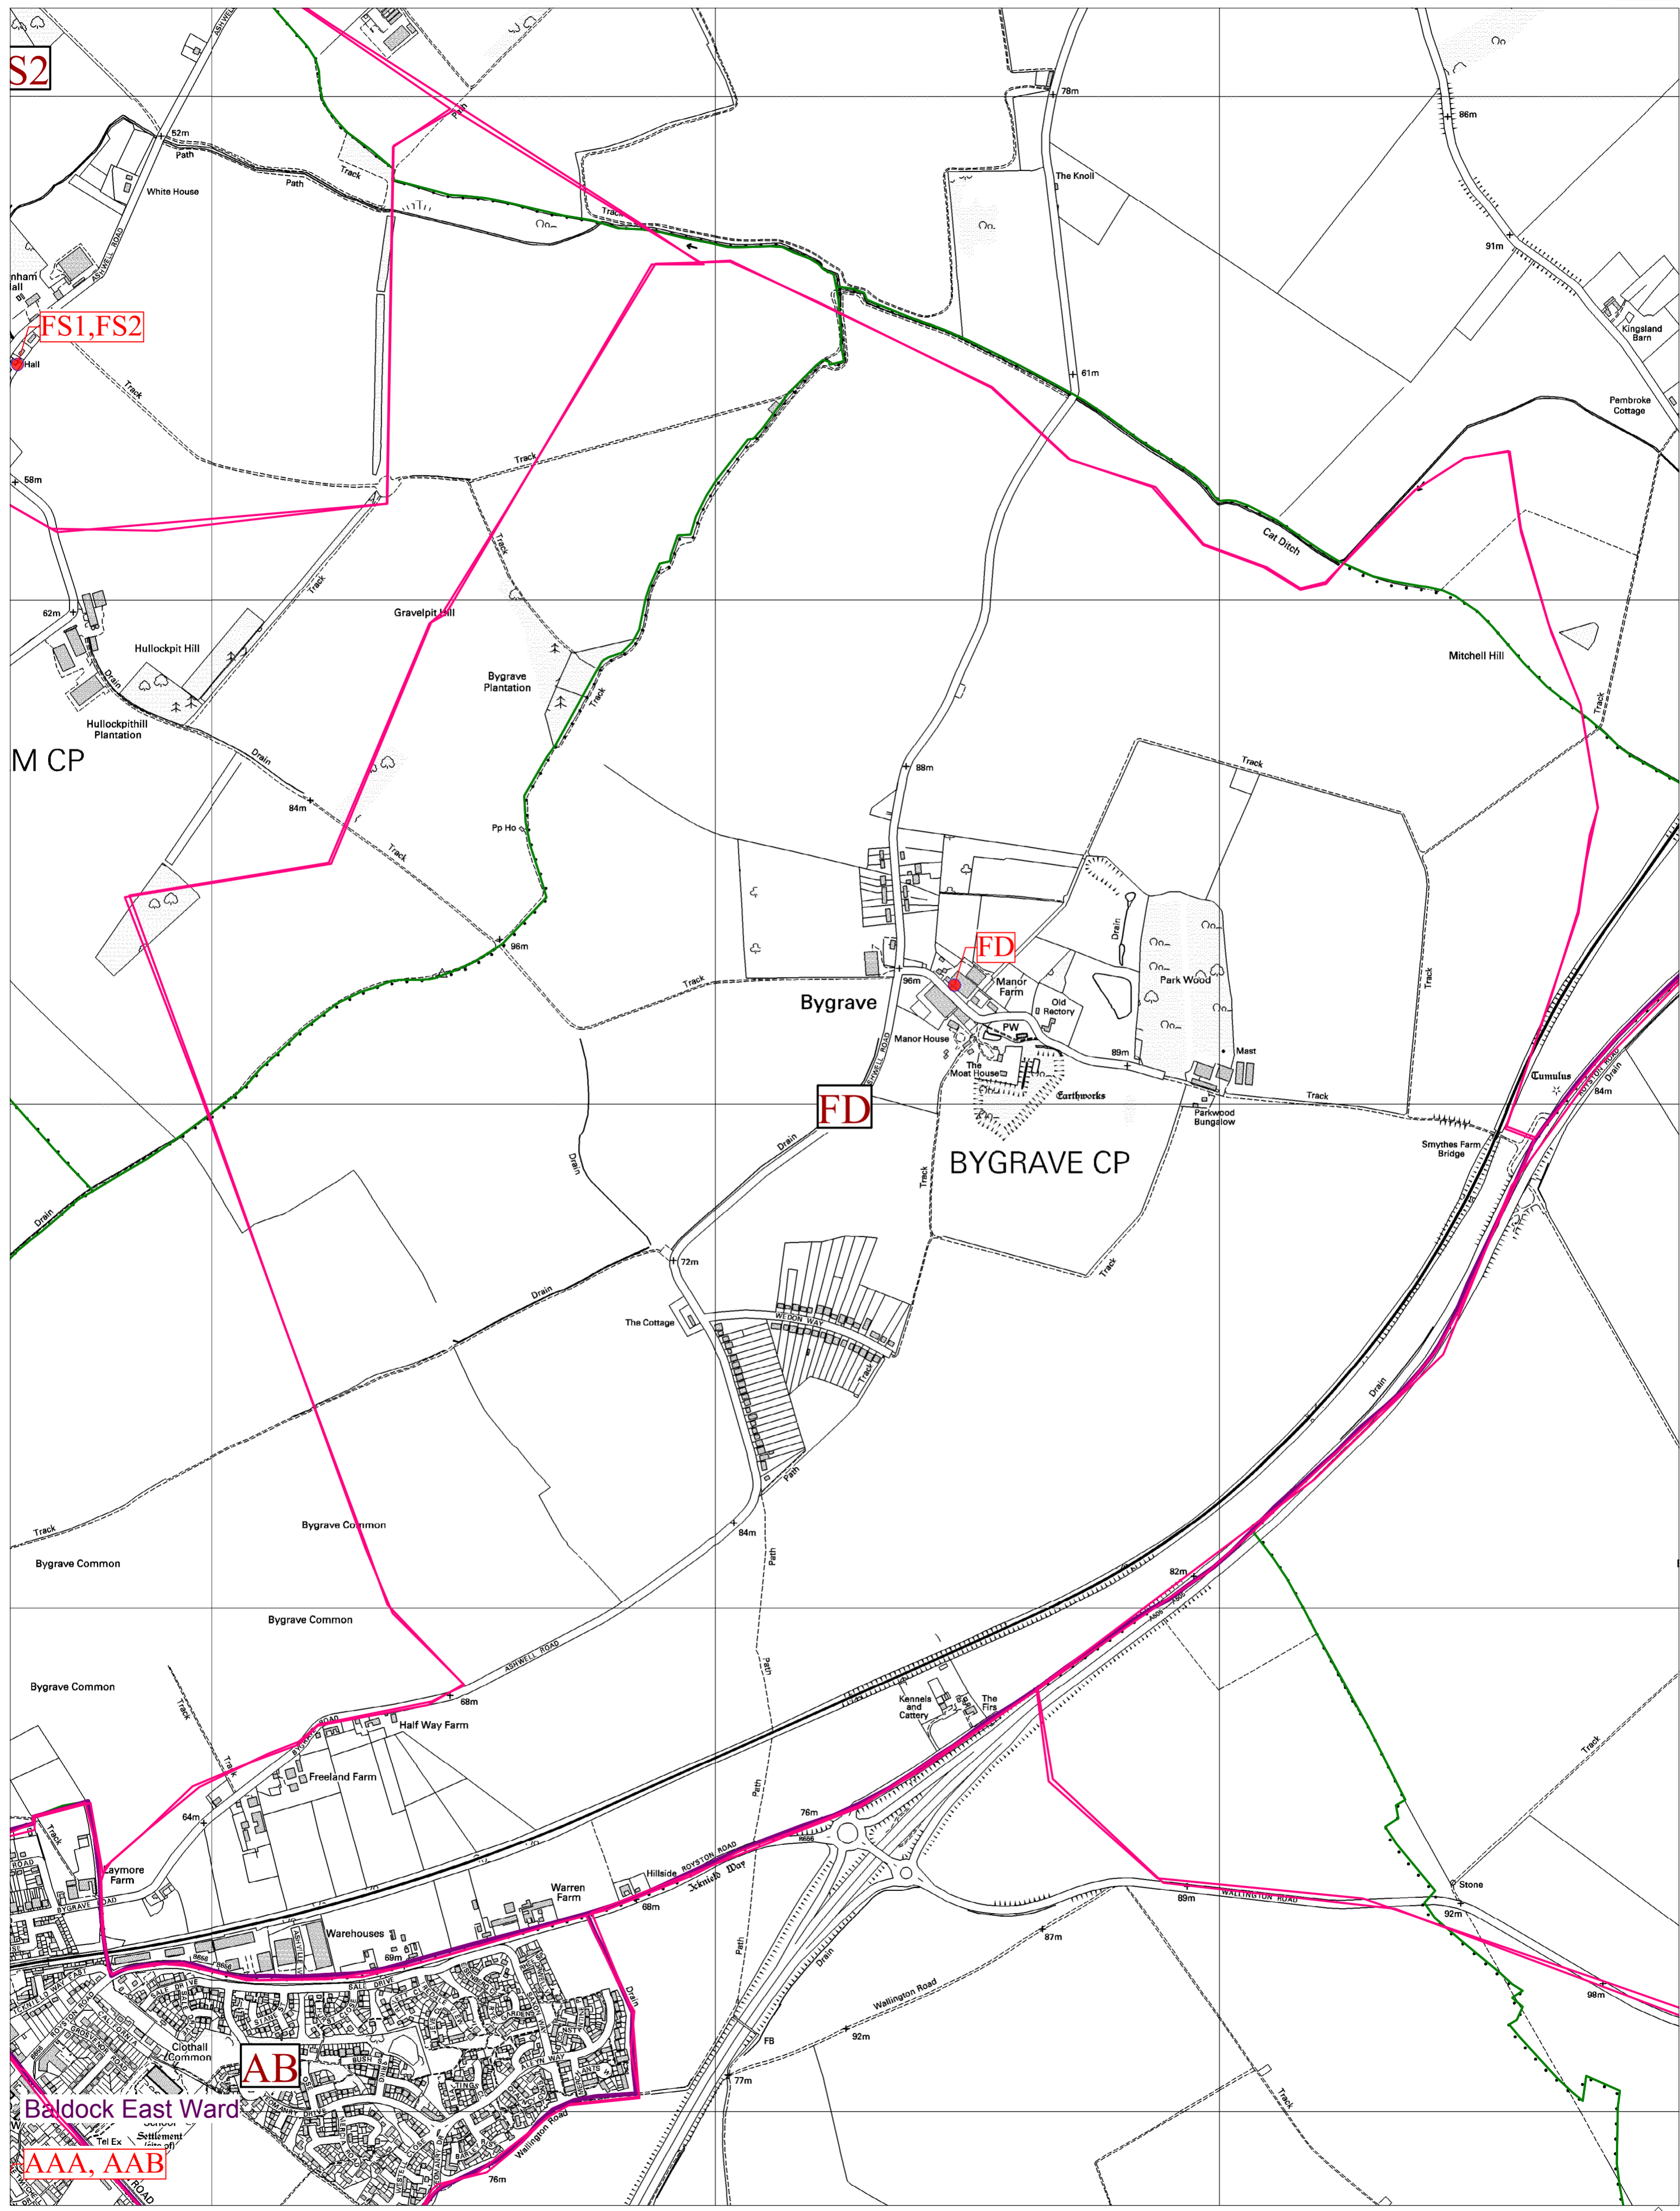

Polling Area - FD - Bygrave

Scale: 1:?
Date: 23:10:13